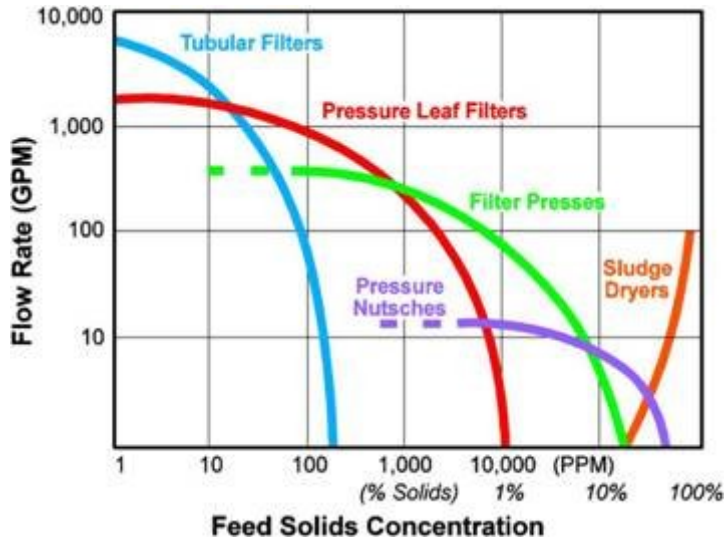

Durco Quick Open / Closure Mechanism Is Specifically Designed For:

- *Durco Horizontal and Vertical Pressure Leaf Filter Vessels*
- *Quick Open / Closure Capability Significantly Simplifies Pressure Leaf Filter Operation & Reduces Cycle Times*
- *Supreme Durability With Low Maintenance Operation*
- *Leak-Free Positive Seal Is Assured*

[Durco Pressure Leaf Filters Information](#)
[Durco Pressure Leaf Filters PDF File](#)

Durco Quick Open / Closure For Pressure Leaf Filters Guide:

***Pressure Leaf Filter
Positive Seal & Quick Operation
For Short Cycle Times***